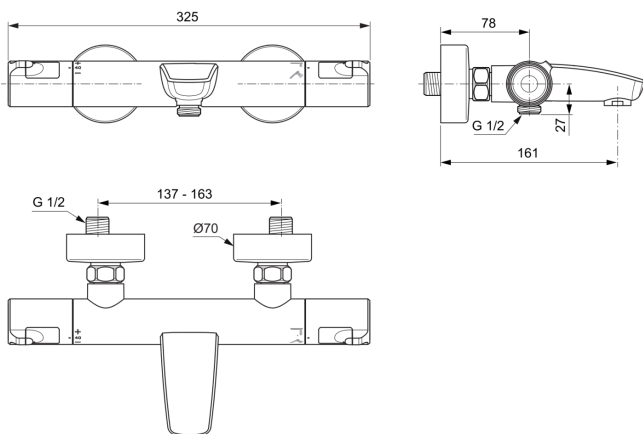

## A7223AA

CERATHERM T50 | Exposed bath & shower mixer 325x185x70 mm, 161 mm spout projection in chrome finish, 22.0 l/min (3 bar) | Thermostatic function, Water & Energy savings, Cool Body technology, Safety stop, SmartShine

### General information

Product type:	Bath & shower mixers
Sub product type:	Exposed bath & shower mixer
Brand:	Ideal Standard
Suite name:	CERATHERM T50
Designer:	Ideal Standard
Colour:	AA - Chrome
Surface finish effect:	glossy
Height (mm):	70
Width (mm):	325
Length / Projection (mm):	185
Fixing method:	S-coupling
Net weight (kg):	1.95
VVS:	722606104
EAN code:	4015413345897